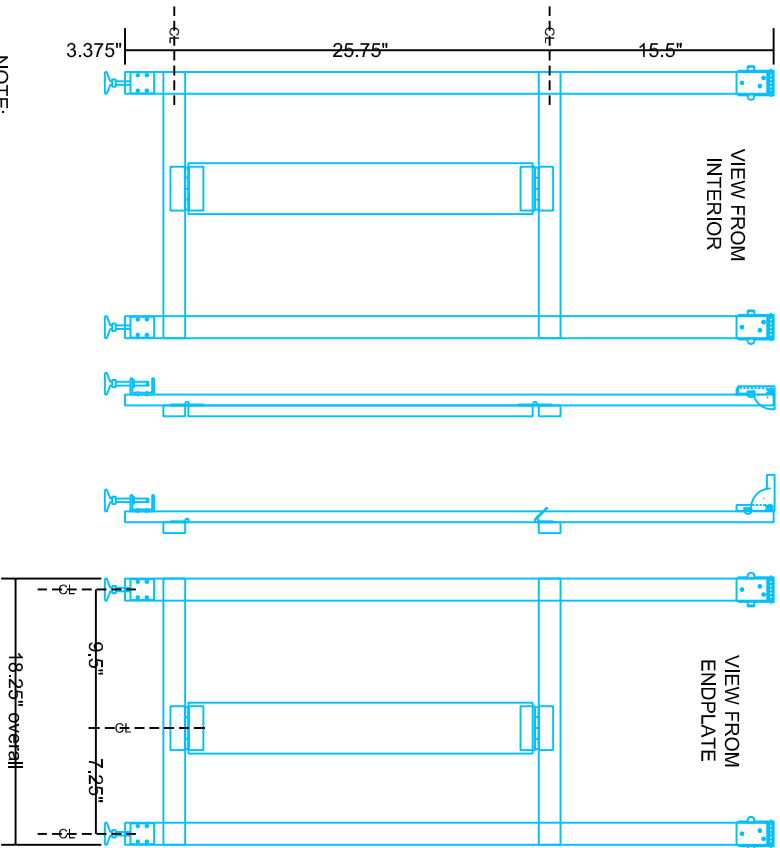

RED LEG ASSEMBLY

NOTE:
EXACT HINGE PLACEMENTS MUST BE DETERMINED AT TIME OF CONSTRUCTION; DO NOT RELY ON THIS DRAWING FOR PRECISE HINGE LOCATIONS

BLUE LEG ASSEMBLY

NOTE:
THE TWO LEG ASSEMBLIES, RED VERSUS BLUE, ARE NOT EXACTLY THE SAME. THE CROSS BRACE AND ANGLE BRACE MOUNTINGS ARE DIFFERENT.