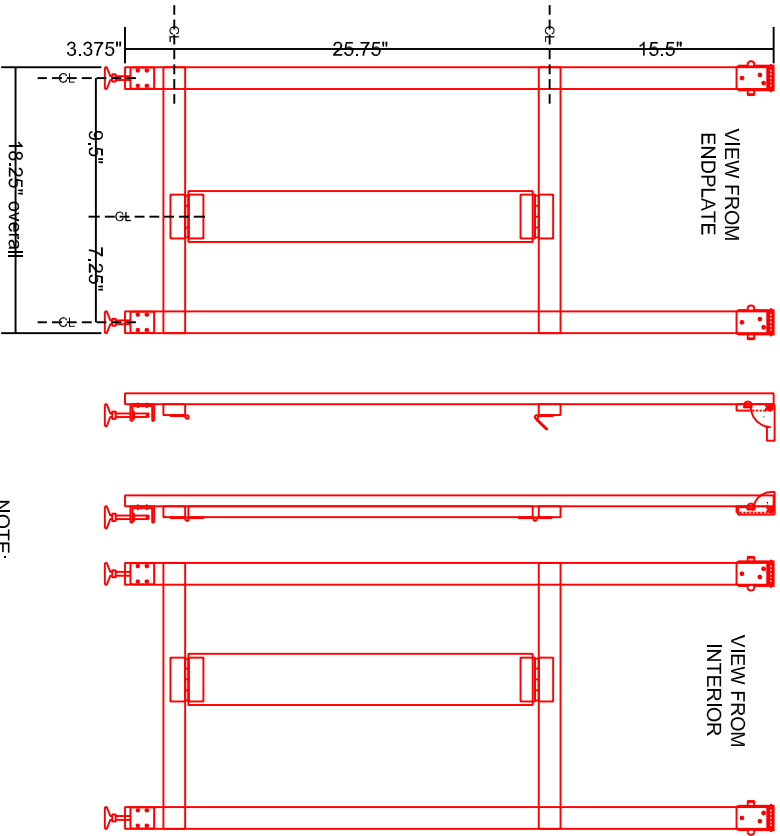

RED LEG ASSEMBLY

NOTE:
EXACT HINGE PLACEMENTS MUST BE DETERMINED AT TIME OF CONSTRUCTION; DO NOT RELY ON THIS DRAWING FOR PRECISE HINGE LOCATIONS

BLUE LEG ASSEMBLY

NOTE:
THE TWO LEG ASSEMBLIES, RED VERSUS BLUE, ARE NOT EXACTLY THE SAME. THE CROSS BRACE AND ANGLE BRACE MOUNTINGS ARE DIFFERENT.